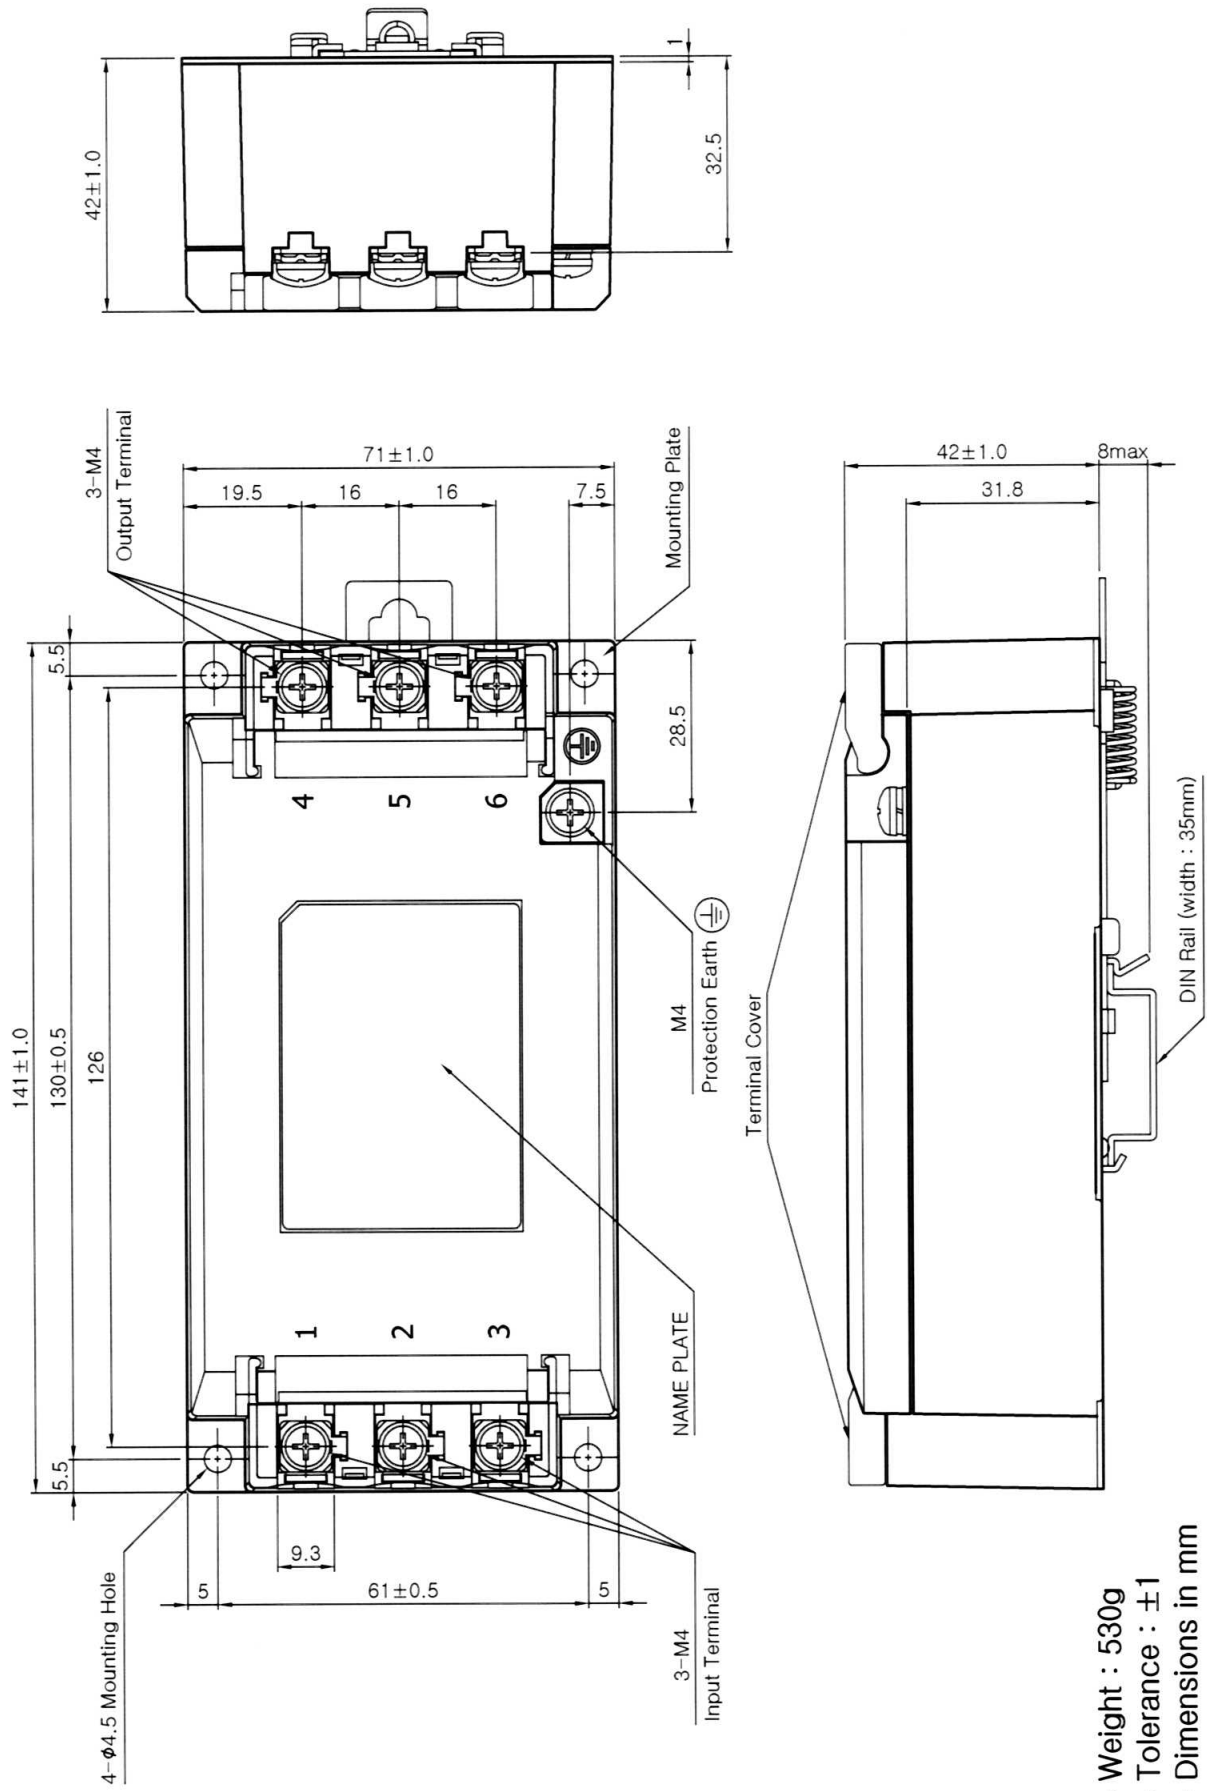

Dimension

TNS-5020/5030-DIN

- * Weight : 530g
- * Tolerance : ± 1
- * Dimensions in mm