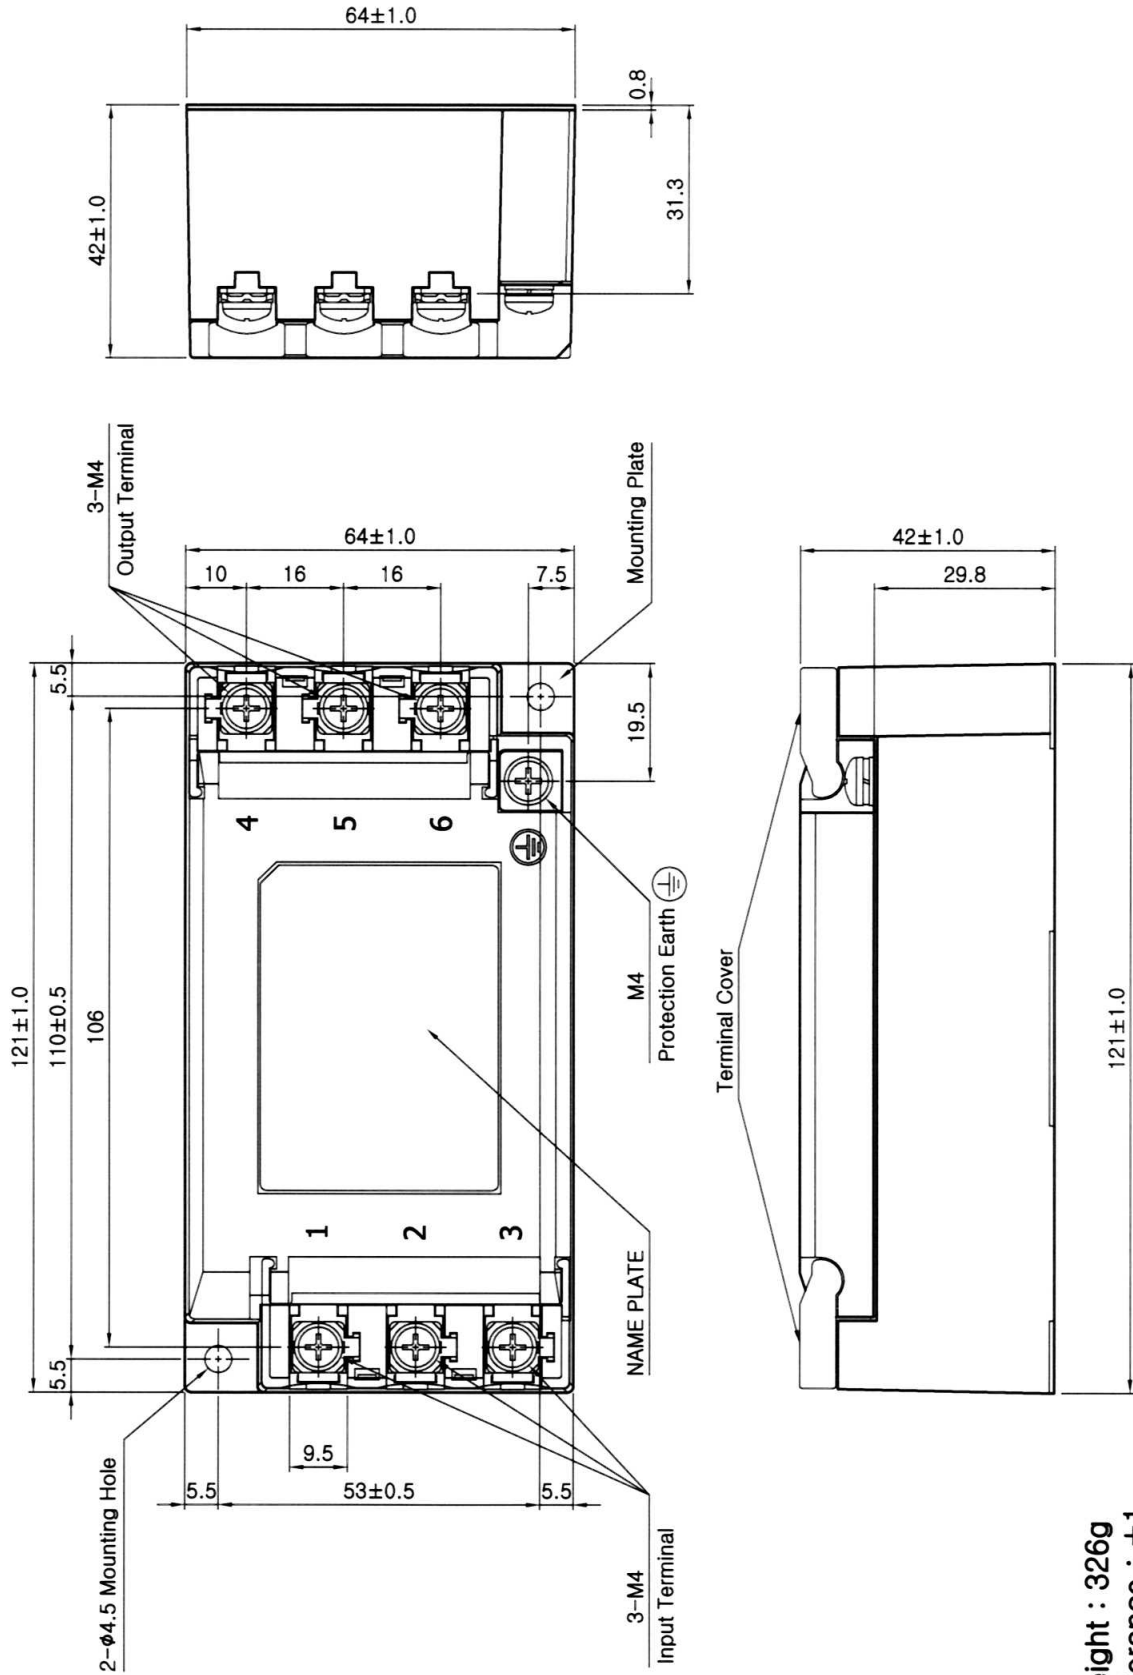

Dimension

TNS-5006/5010

- * Weight : 326g
- * Tolerance : ± 1
- * Dimensions in mm