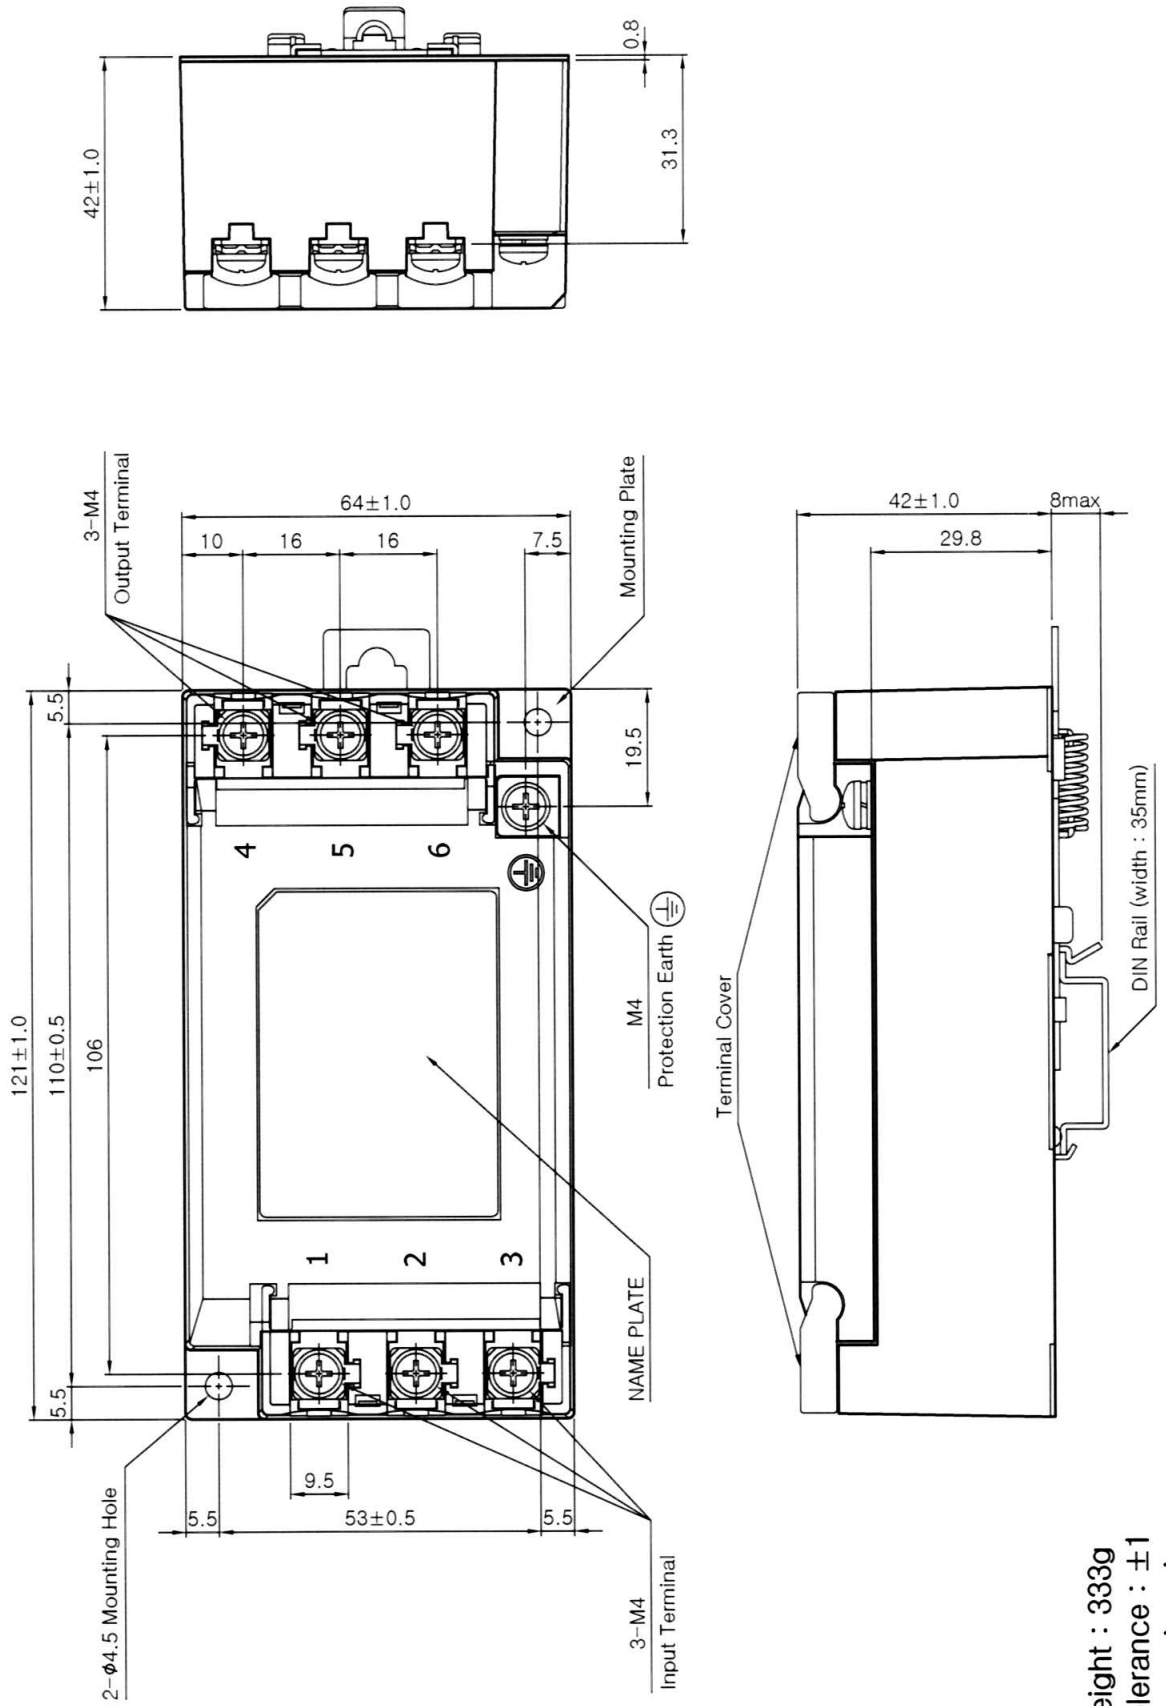

Dimension

TNS-5006/5010-DIN

- * Weight : 333g
- * Tolerance : ± 1
- * Dimensions in mm