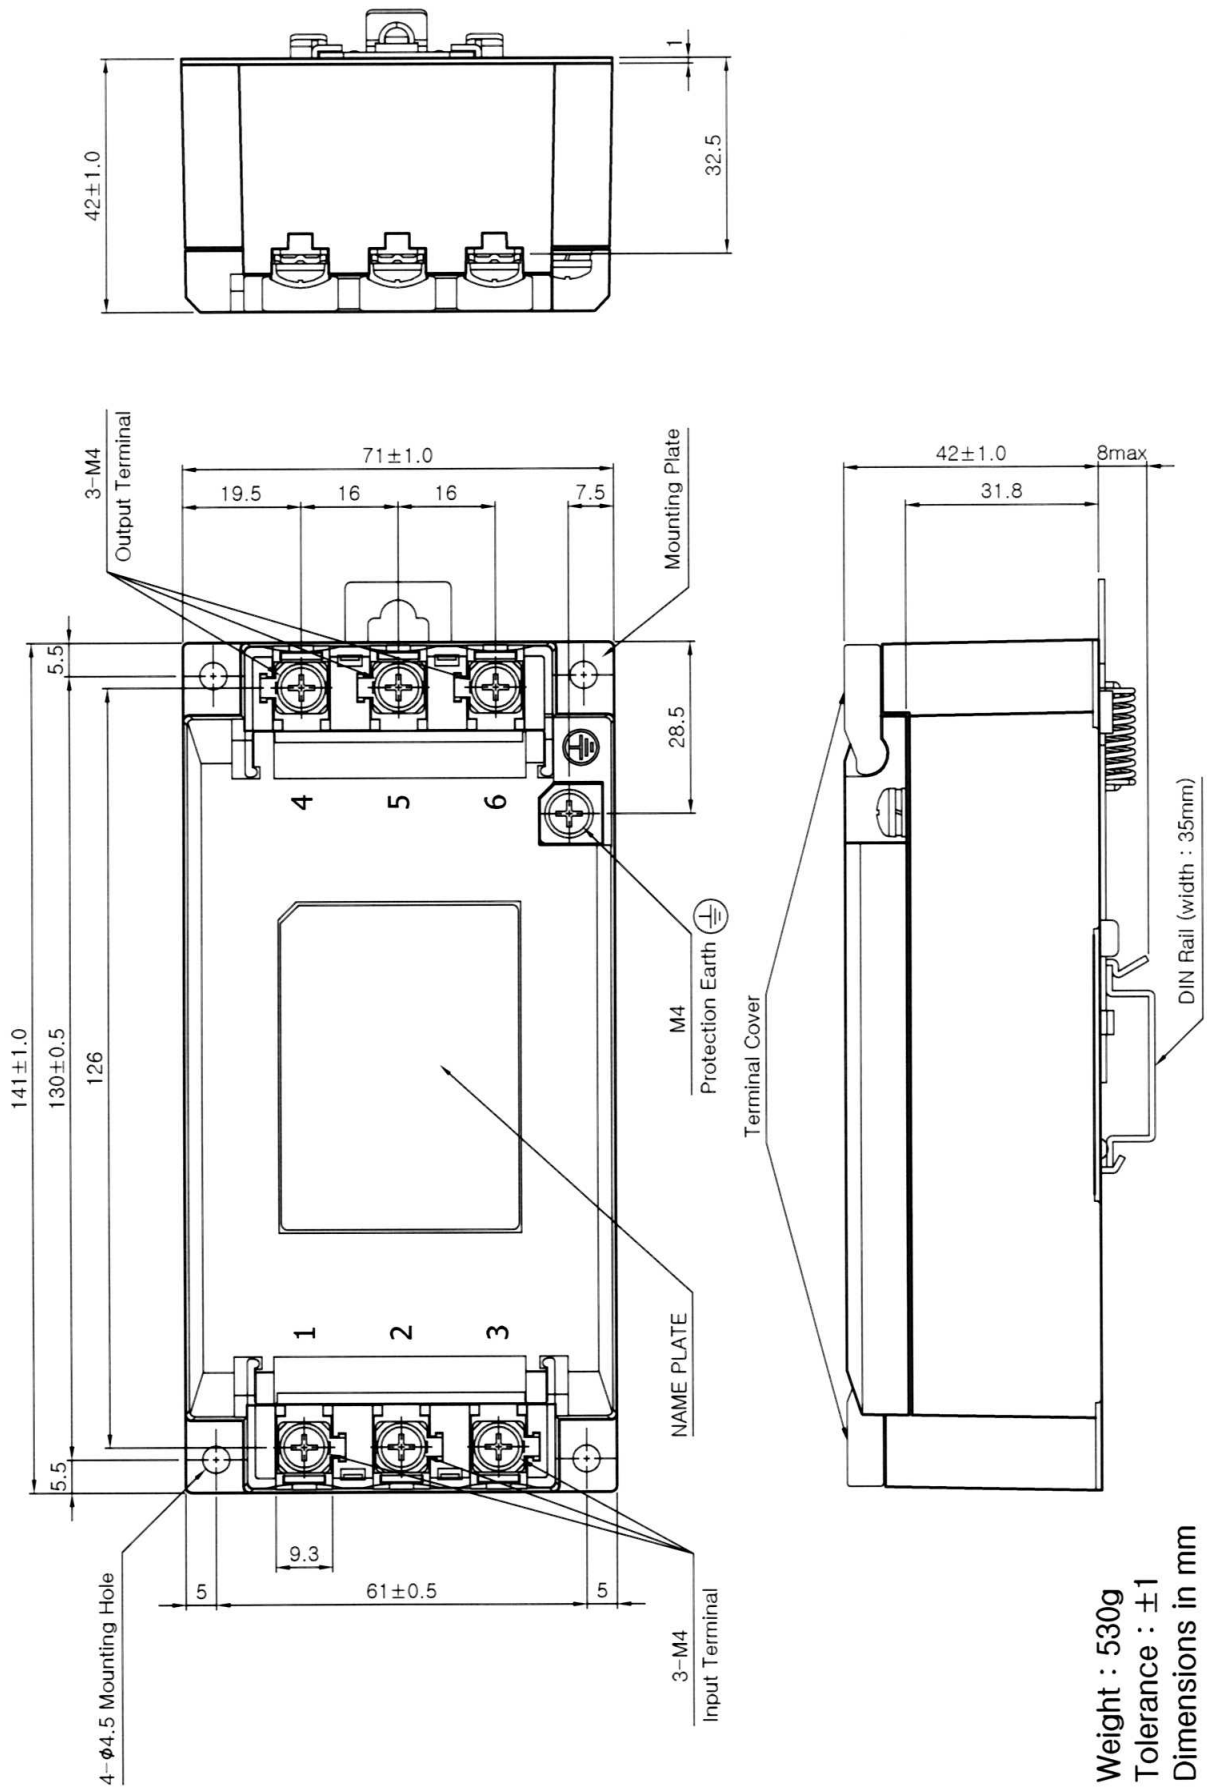

# Dimension

# TNS-2020/2030-DIN

- \* Weight : 530g
- \* Tolerance :  $\pm 1$
- \* Dimensions in mm