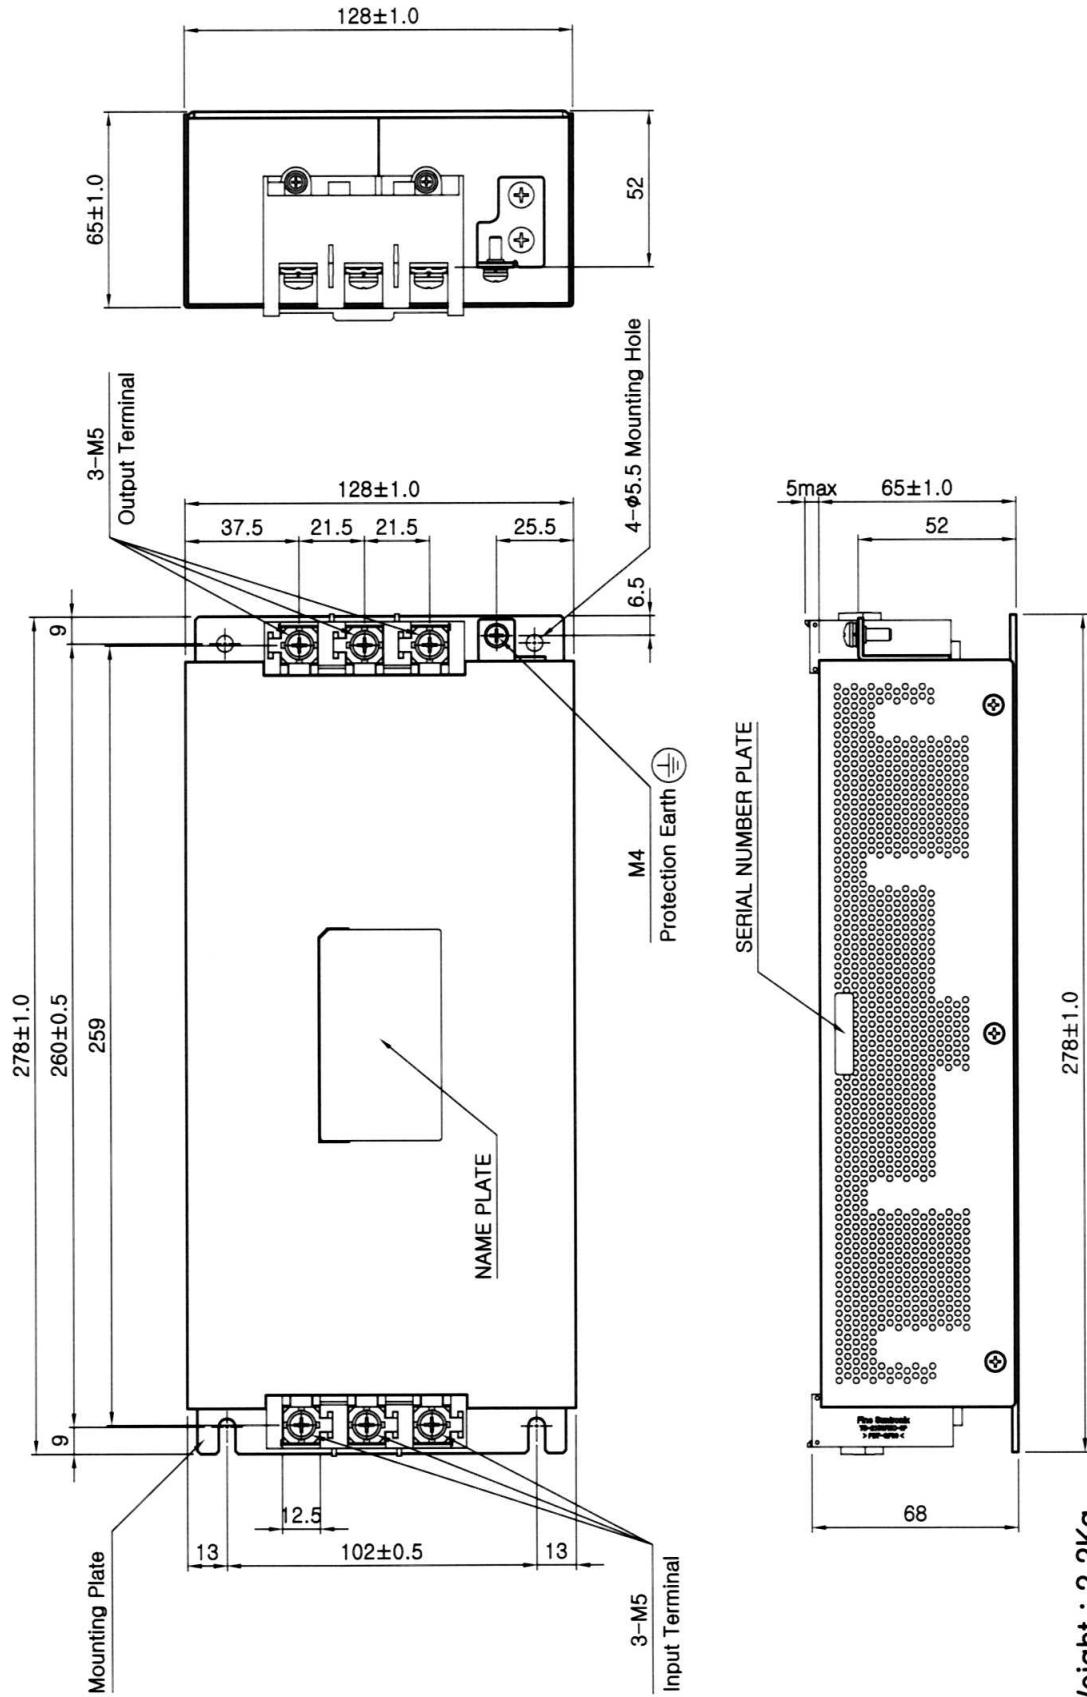

Dimension

TMS-2040/2050/2060

* Weight : 2.2Kg

* Tolerance : ± 1

* Dimensions in mm