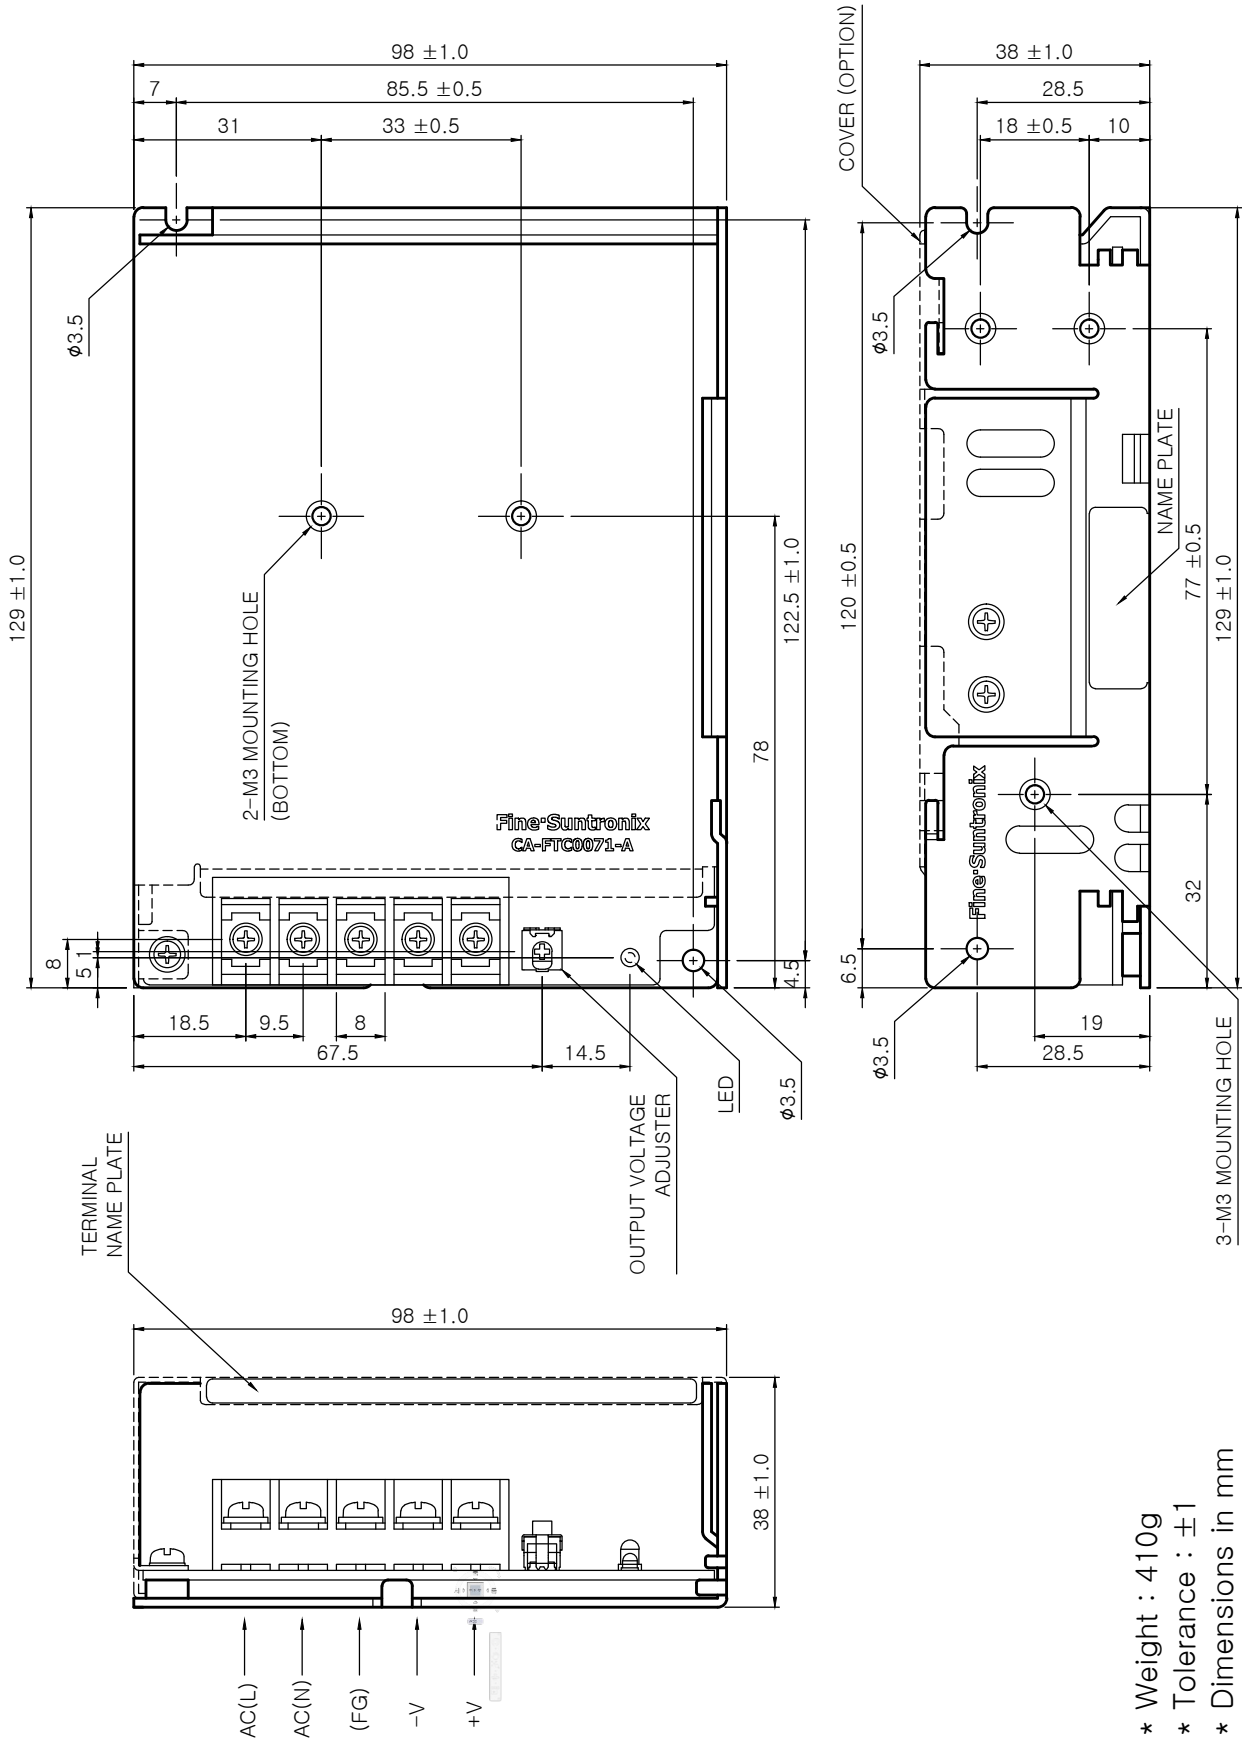

Dimension

JSF75W Single Output

- * Weight : 410g
- * Tolerance : ± 1
- * Dimensions in mm