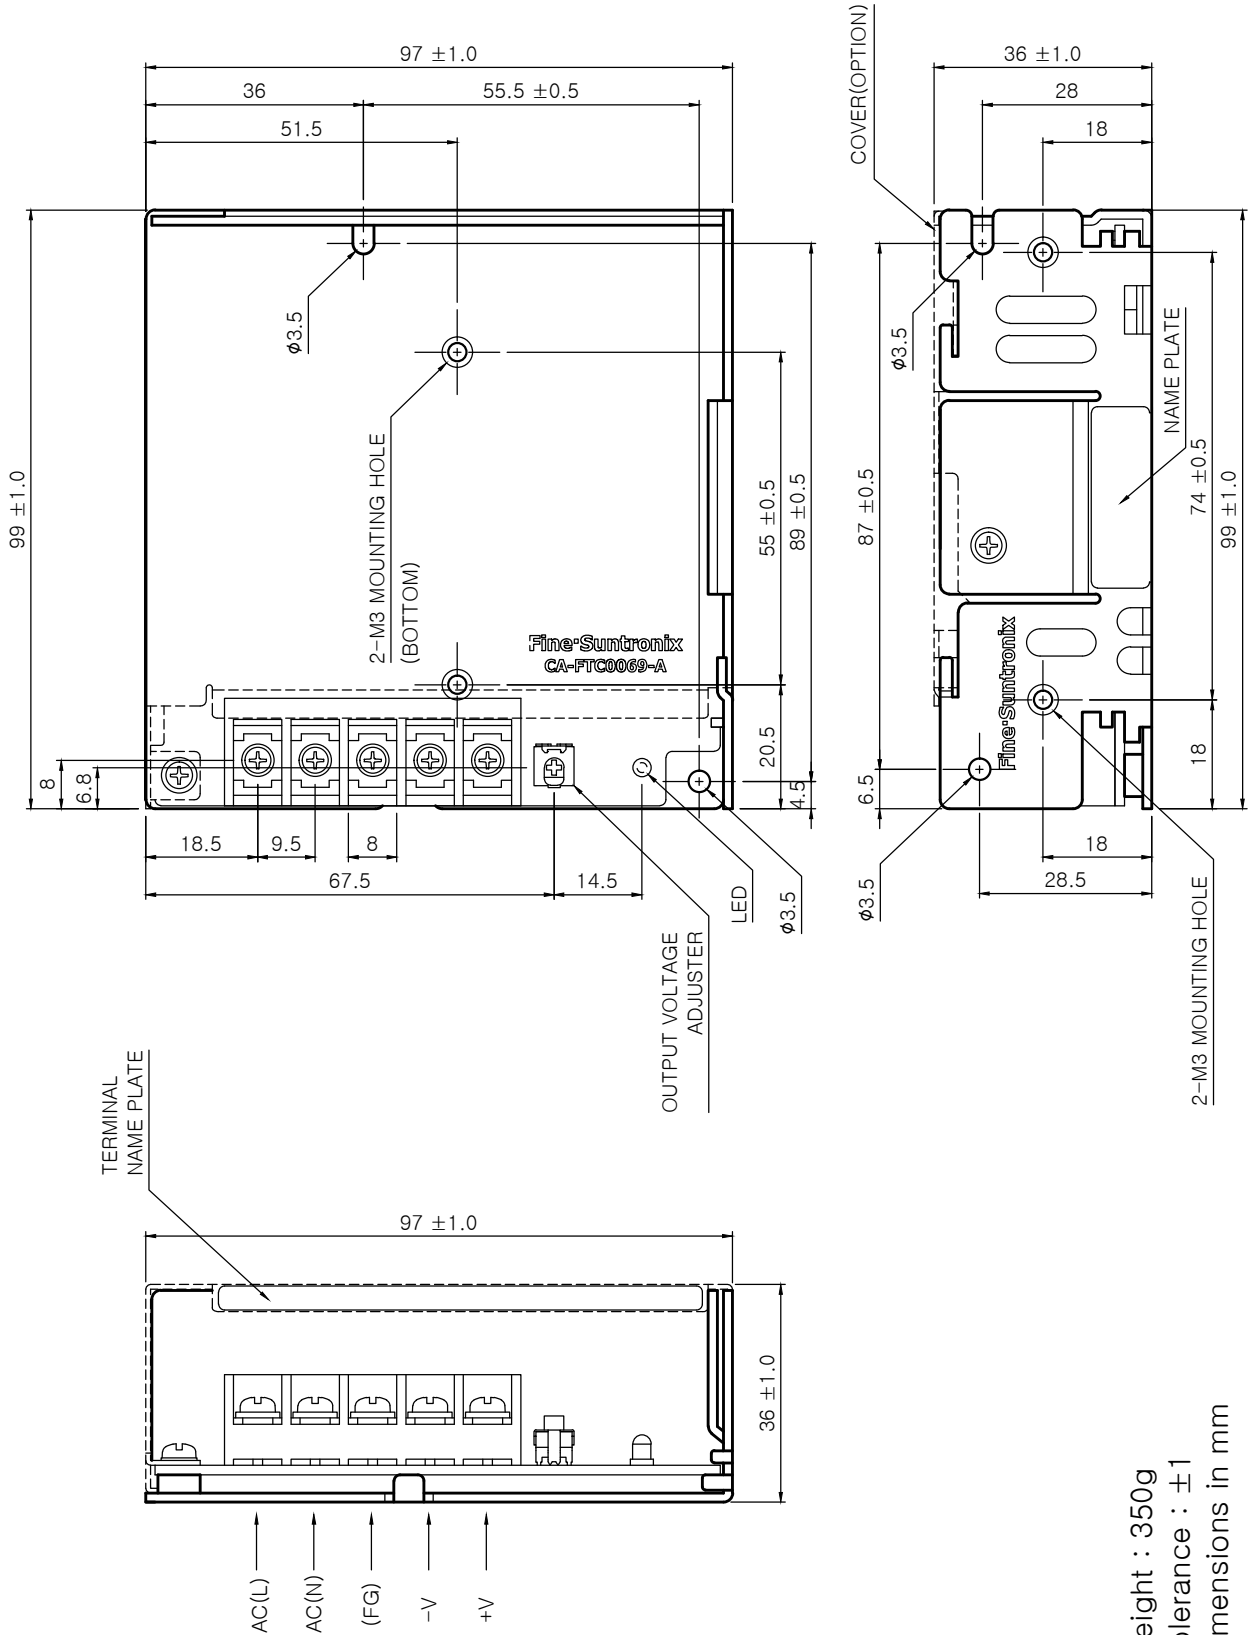

Dimension

JSF50W Single Output

- * Weight : 350g
- * Tolerance : ± 1
- * Dimensions in mm