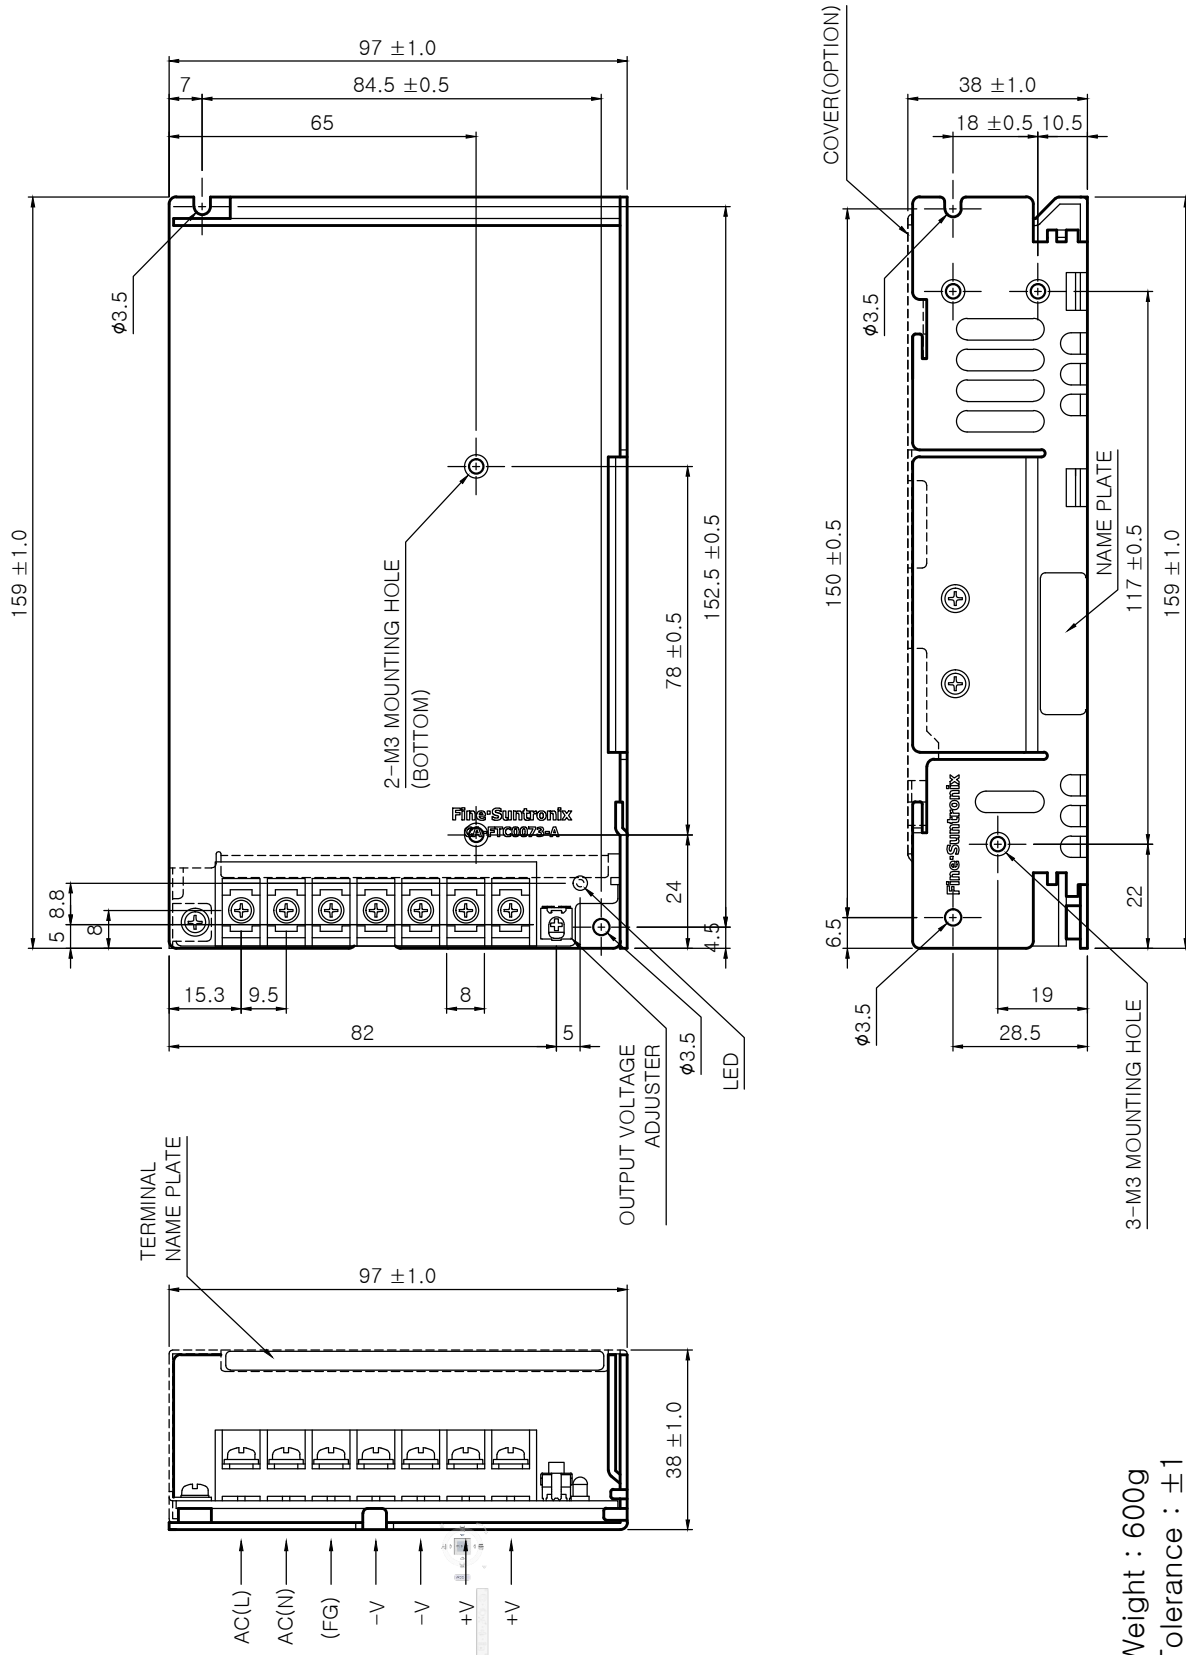

Dimension

JSF100W Single Output

- * Weight : 600g
- * Tolerance : ±1
- * Dimensions in mm