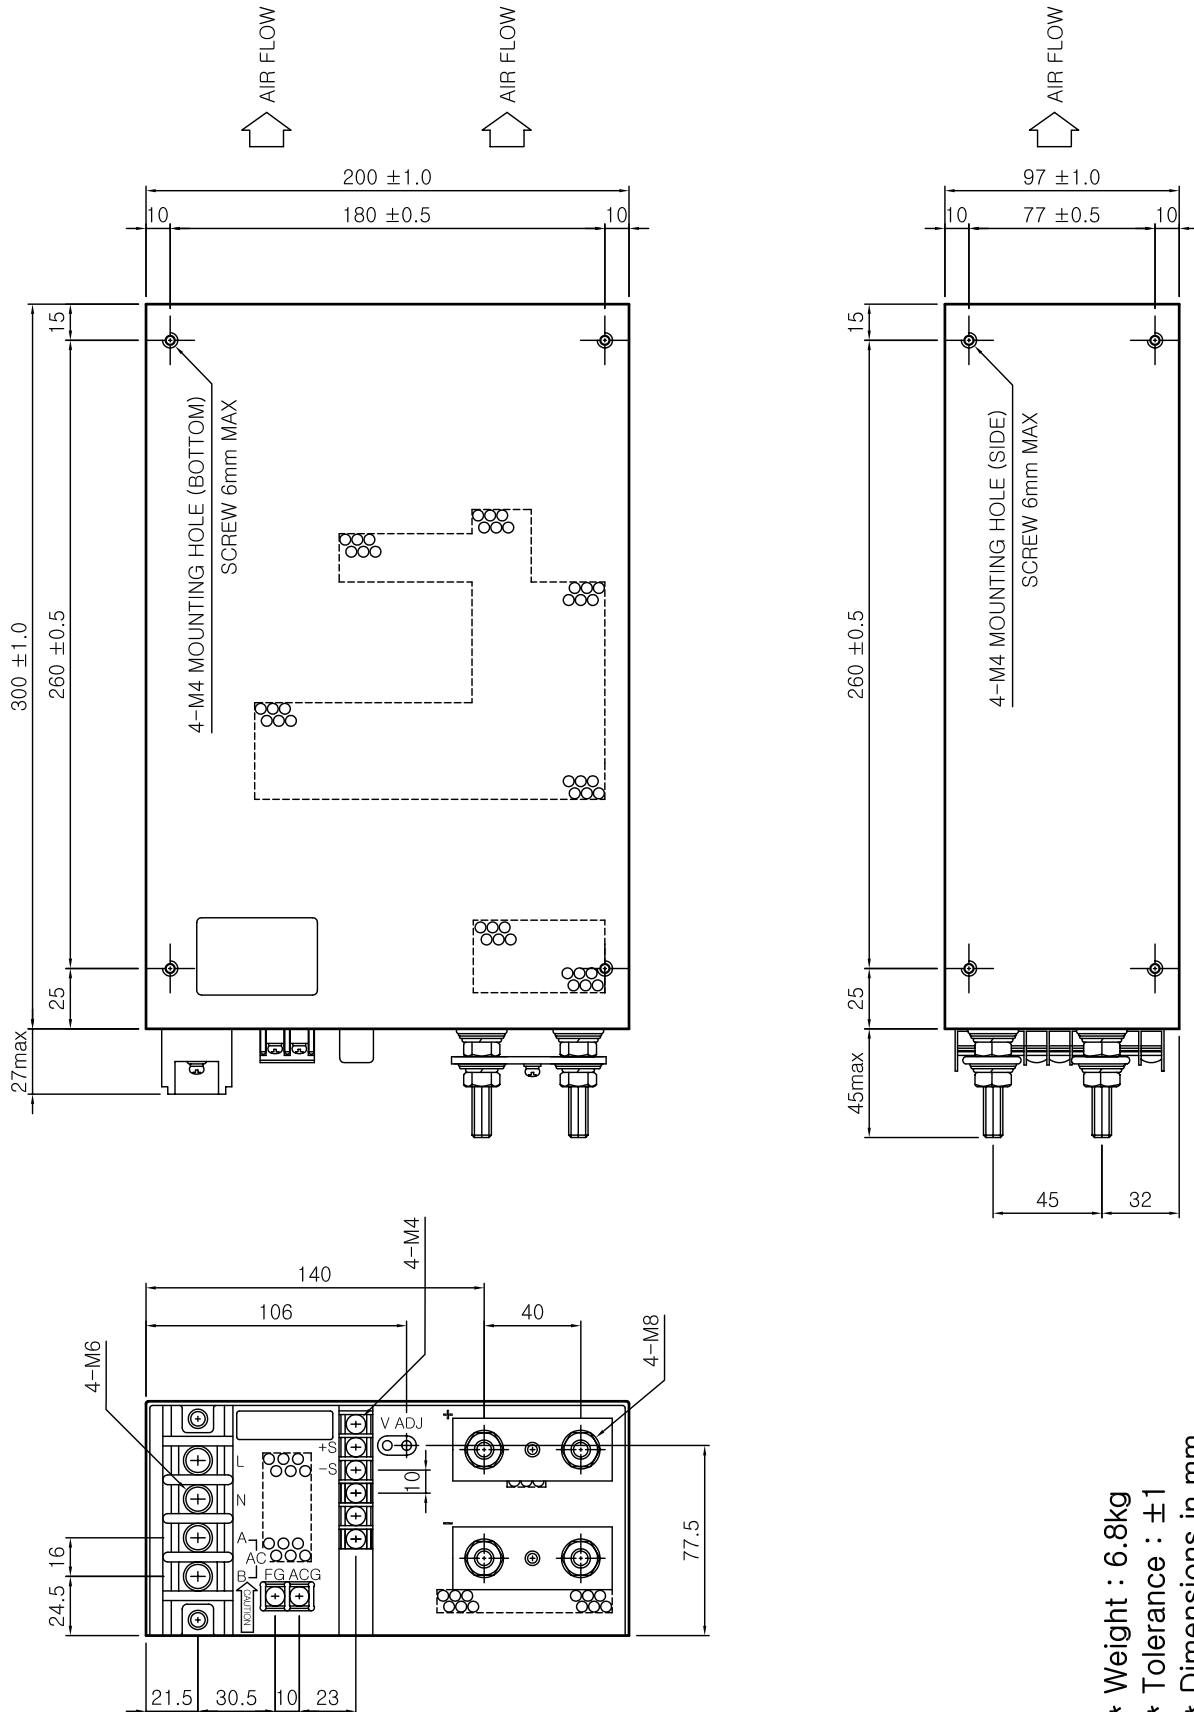

ESF850, 1000, 1250, 1500W

Dimension

Single Output

- * Weight : 6.8kg
- * Tolerance : ±1
- * Dimensions in mm