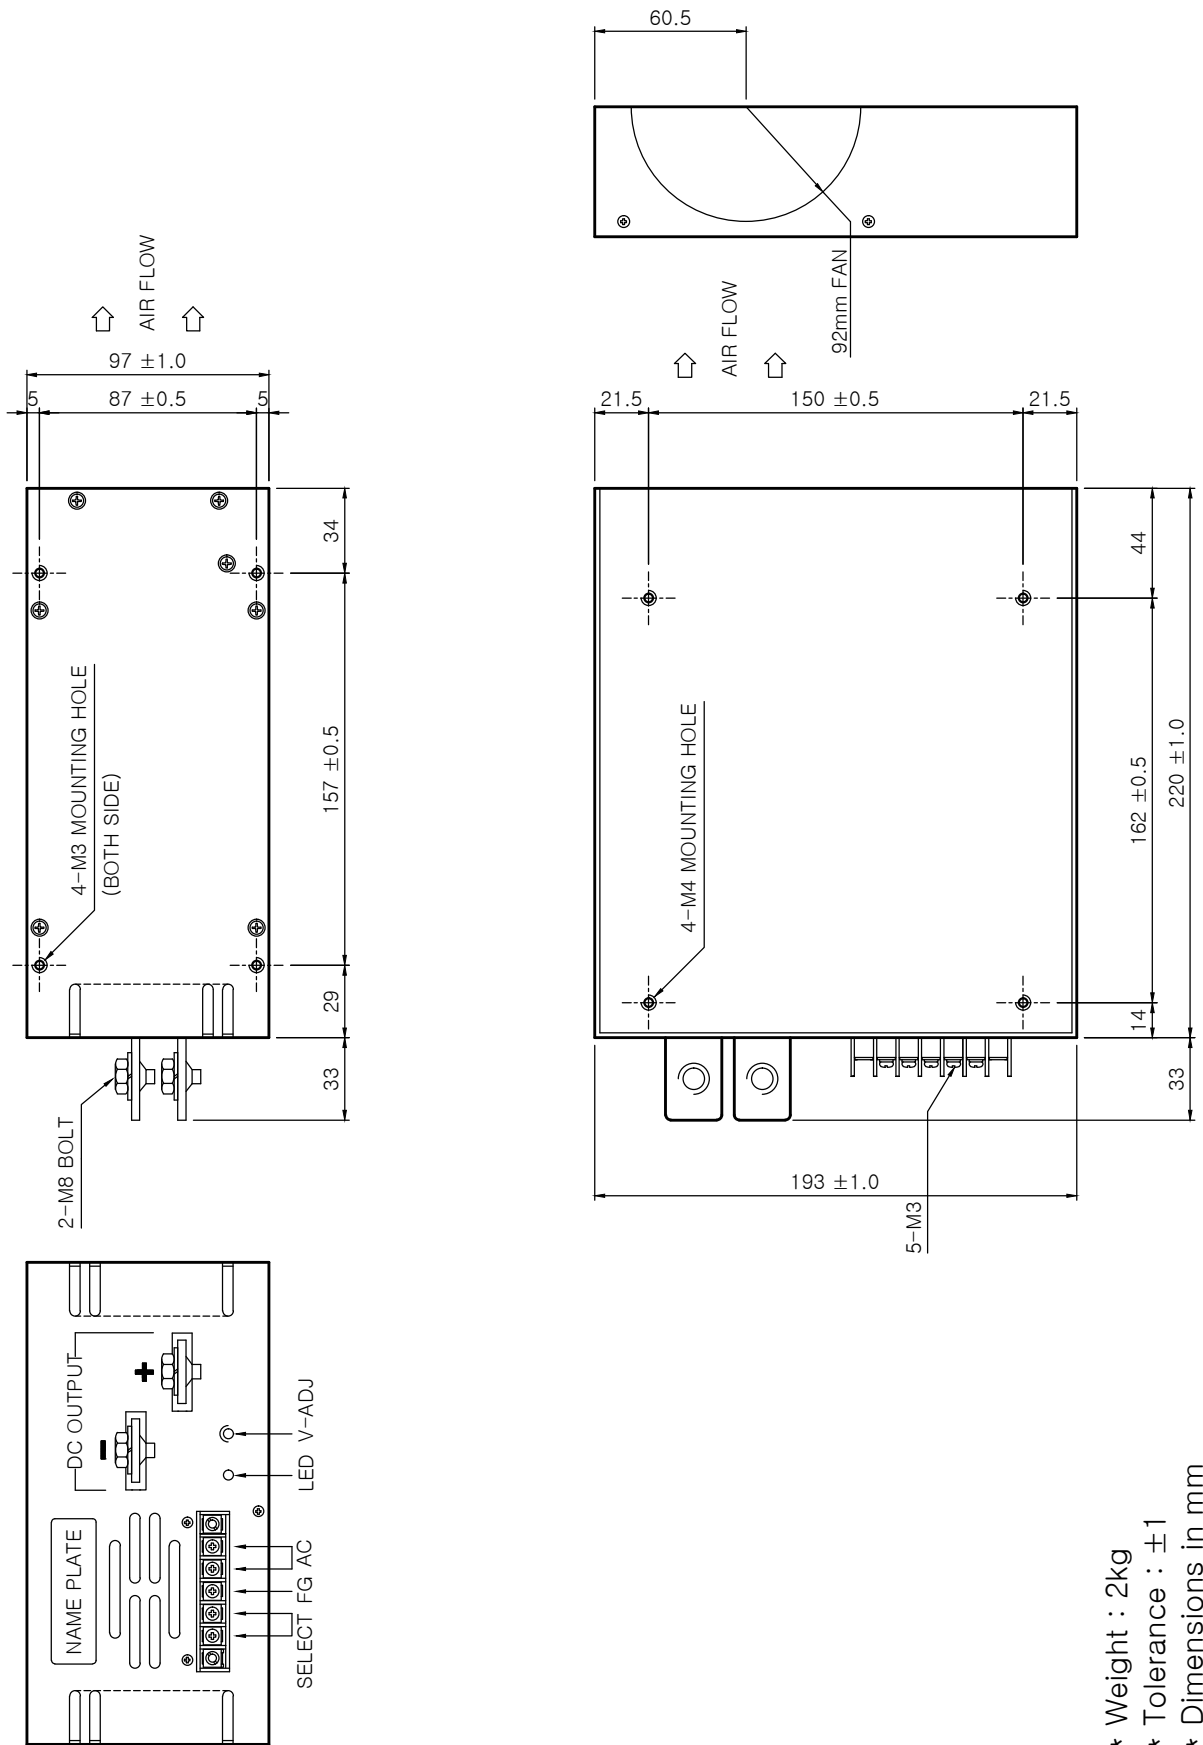

Dimension

ESF600W Single Output

- * Weight : 2kg
- * Tolerance : ± 1
- * Dimensions in mm